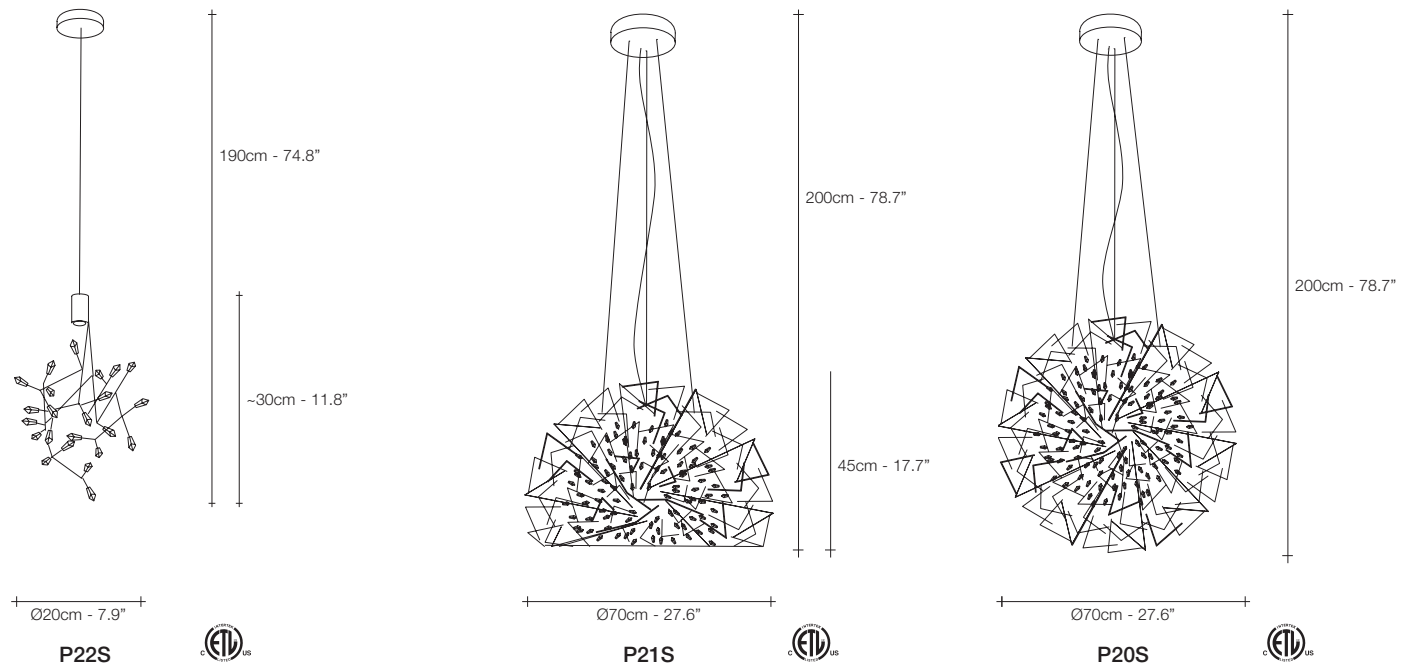

Core, Eruption *of Light.*

Core is reminiscent of the natural energy at the heart of our world. Like bright lava seeping through the earth's crust, vibrant spheres of faceted glass break through the iron surface of this pendant. Forcing light to pass through this metal structure results in a powerful, vibrant exchange of forces light and shadow erupt across the room, as the light pours through, as the light itself emits an organic radiance. Design Christian Lava.

| VOLTAGE | LIGHT SOURCE | P22S | | P21S | | P20S | |
|---------|--|------------------------|--|-------------------------|-------------------------|-------------------------|-----------------|
| | | 230V | Replaceable LED module 3000K 2700K | 2.1W 194lm 172lm | 18W 1640lm 1570lm | 18W 1640lm 1570lm | 1-10V PUSH/DALI |
| 120V | Replaceable LED module 3000K 2700K | 2.1W 194lm 172lm | 18W 1640lm 1570lm | 18W 1640lm 1570lm | 1-10V PUSH | 1-10V PUSH | |

Core can be manufactured to work with 3000K or 2700K LED. Different dimming options on request