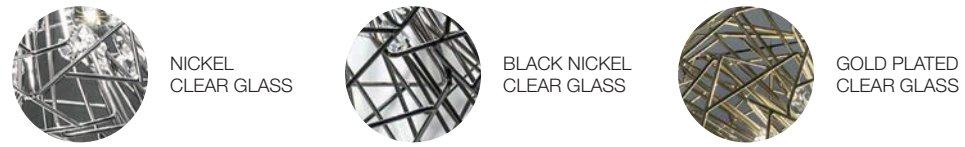

Core, Eruption *of Light.*

Core is reminiscent of the natural energy at the heart of our world. Like bright lava seeping through the earth's crust, vibrant spheres of faceted glass break through the iron surface of this pendant. Forcing light to pass through this metal structure results in a powerful, vibrant exchange of forces light and shadow erupt across the room, as the light pours through, as the light itself emits an organic radiance. Design Christian Lava.